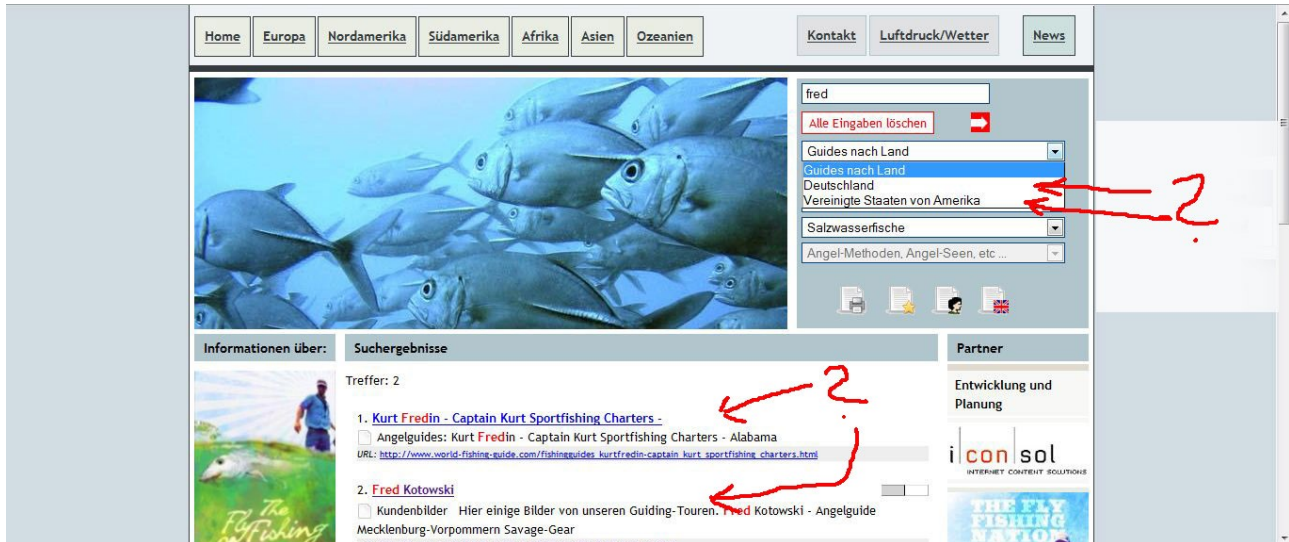

So sollte es nicht sein ...

Bei Fragen stehen Wir Ihnen gerne zur Verfügung:

<http://www.world-fishing-guide.com/message_to_us.html>

<http://www.world-fishing-guide.com/contact.html>

Mit freundlichen Grüßen

Ihr Team von world-fishing-guide.com